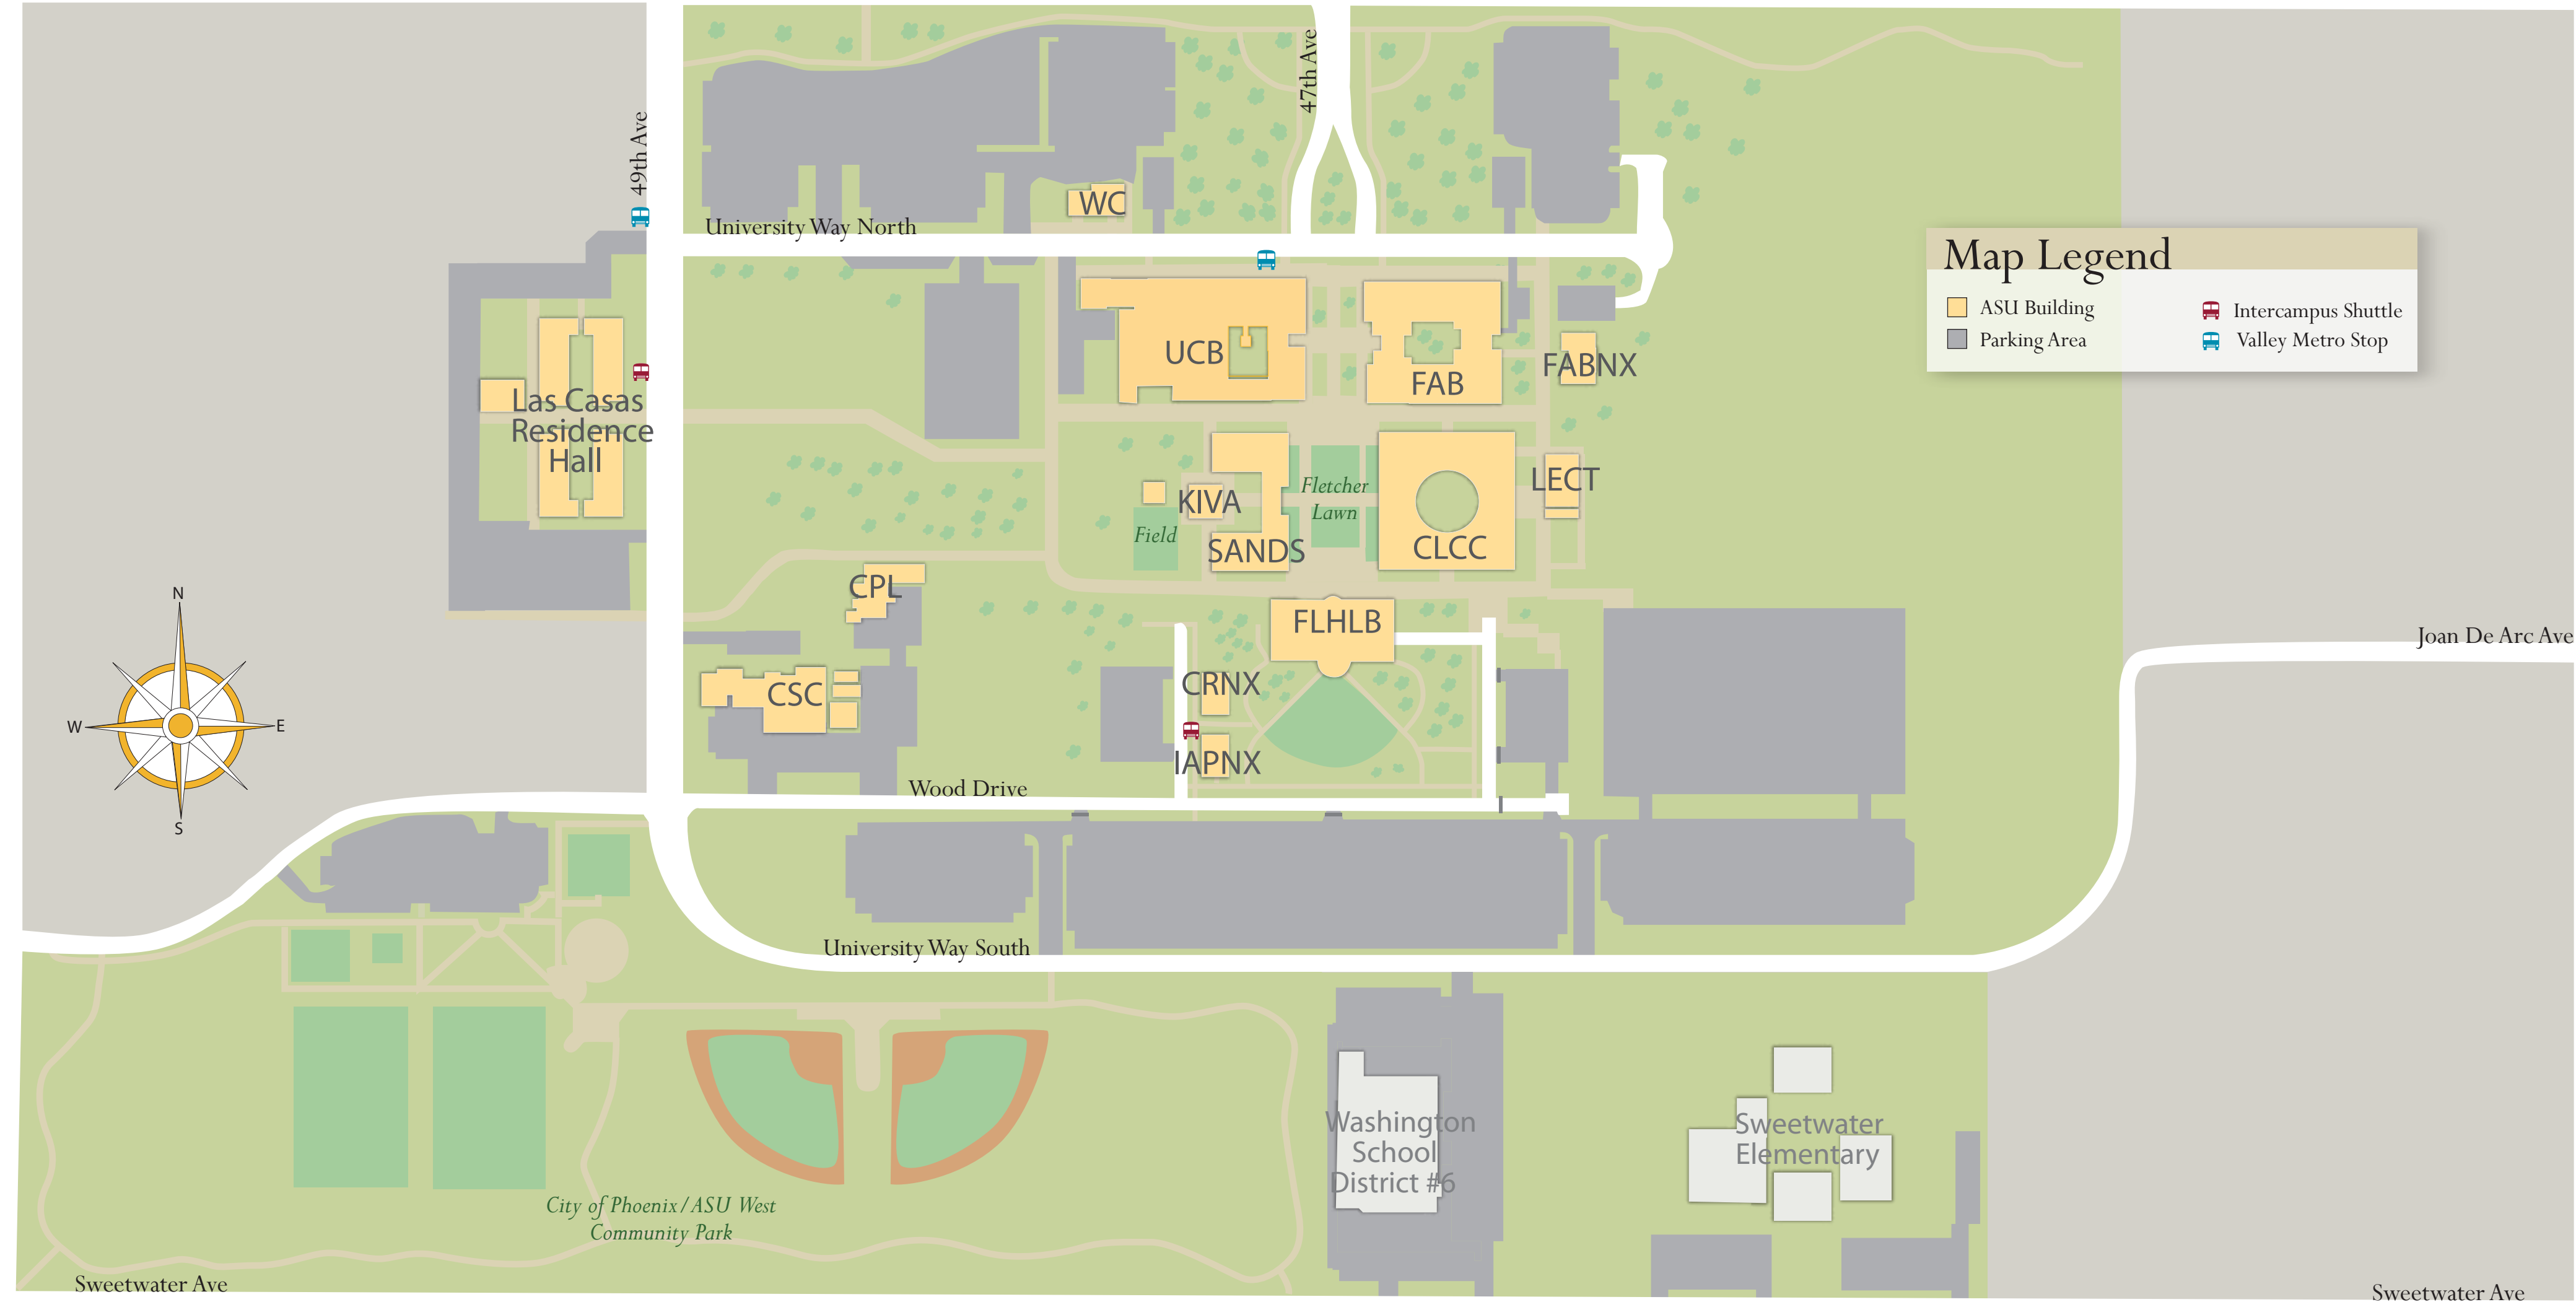

Map Legend

- ASU Building
- Parking Area
- Inter-campus Shuttle
- Valley Metro Stop

2
3
4
5
6
7

48th Ave
49th Ave
51st Ave

A B C D E F G H

**Classroom Lab/
Computer Classroom** **CLCC**
Faculty & Staff Offices
Statistics Lab
Student Group Study Rooms
WestExpress Office

Classroom, Labs, Lecture Hall **LECT**

Classroom Annex **CRNX**

Central Plant **CPL**

Central Services Complex **CSC**
DPS/University Police
Mail Services
Staff Offices

Faculty/Admin. Bldg **FAB**
Administration Offices
Classrooms & Labs
Copy Center
Faculty & Staff Offices
Information Desk
Instructional Technology Lab

Kiva Lecture Hall **KIVA**

Las Casas Residence Hall **CASA**
Computing Center for Residents
Student Housing

Sands Classroom Bldg **SANDS**
Classrooms
Sand Trap Snack Bar

University Center Building **UCB**
ATM
Bookstore
Cafeteria
Cashier's Office
Child Development Center
Fitness Center
Game Room
Information Desk / Lost & Found
La Sala Auditoriums
Meeting Rooms / Classrooms
Second Stage West Theatre
Student Government Offices
Student Lounge
Student Services

Welcome Center **WC**
Credit Union
Information Center
Parking Services

Map not to scale
updated 6.2010